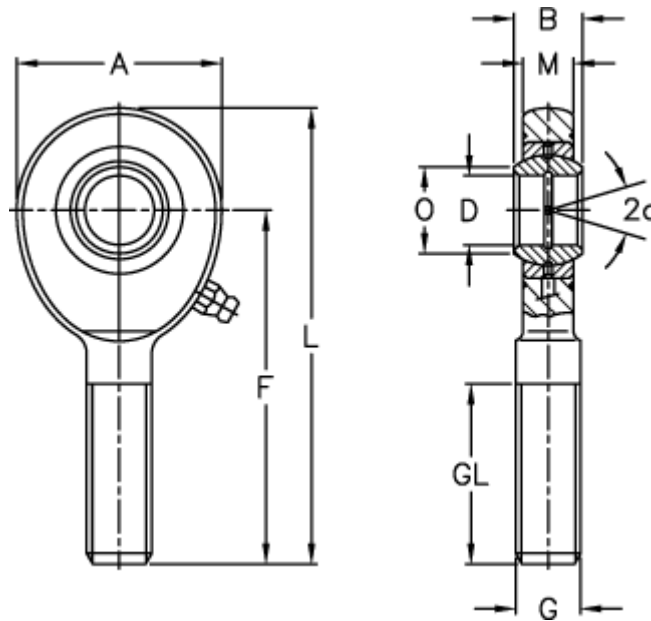

Data Sheet

Article number: 03482035
Description: Fluro Rod end EAL 35
Note: 35

Measures

A	= 82	L	= 181
a (degrees)	= 6	M	= 21
B	= 25	O	= 39.8
D	= 35	Static drive kN	= 144
Dynamic drive (kN)	= 80	Weight	= 1400
F	= 140		
g	= M36x3		
GL	= 82		